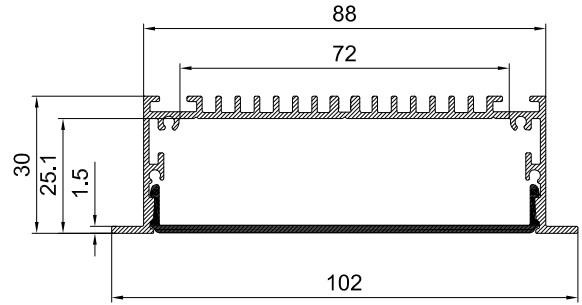

Color 

Unit: mm

Features:

1. Model: HL-A027
2. Material: AL6063+PC
3. Surface: Anodized/Painting
4. Lighting source width: 72mm
5. Length: 4m/max
6. Installation: For offices, conference rooms, supermarkets, home lighting, etc.

Accessory:

End cap

Connector

Mounting Clip

Installation: